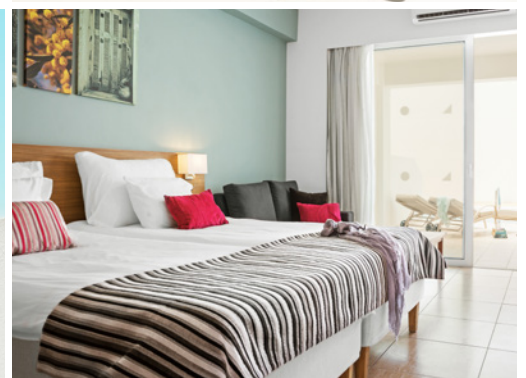

Sunprime Ayia Napa Suites

Conference room

- AREA:** 65 m²
- A/C:** Yes
- HEATING:** Yes
- WINDOWS:** 2
- HEIGHT:** 3.2 m
- CAPACITY CLASSROOM:** 30
- CAPACITY THEATRE:** 30
- CAPACITY U-SEATING:** 20
- SLIDING WALLS:** No
- BLACKOUT CURTAINS:** Yes