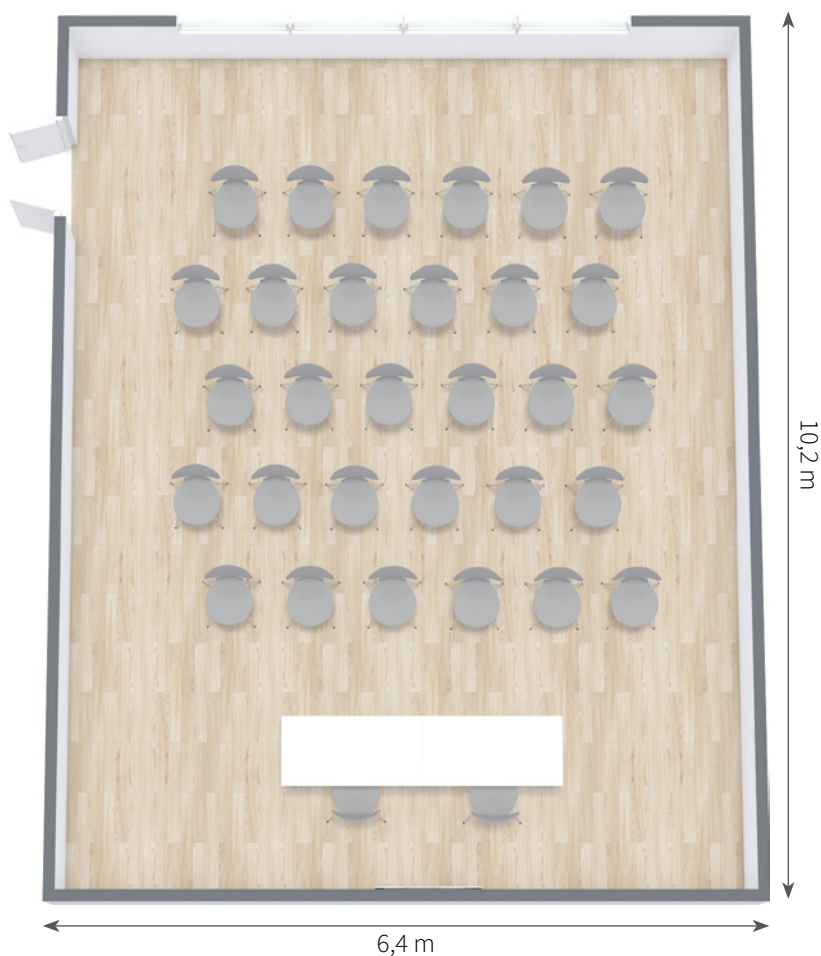

Sunprime Ayia Napa Suites

Conference room

- AREA:** 65 m²
- A/C:** Yes
- HEATING:** Yes
- WINDOWS:** 2
- HEIGHT:** 3.2 m
- CAPACITY CLASSROOM:** 30
- CAPACITY THEATRE:** 30
- CAPACITY U-SEATING:** 20
- SLIDING WALLS:** No
- BLACKOUT CURTAINS:** Yes