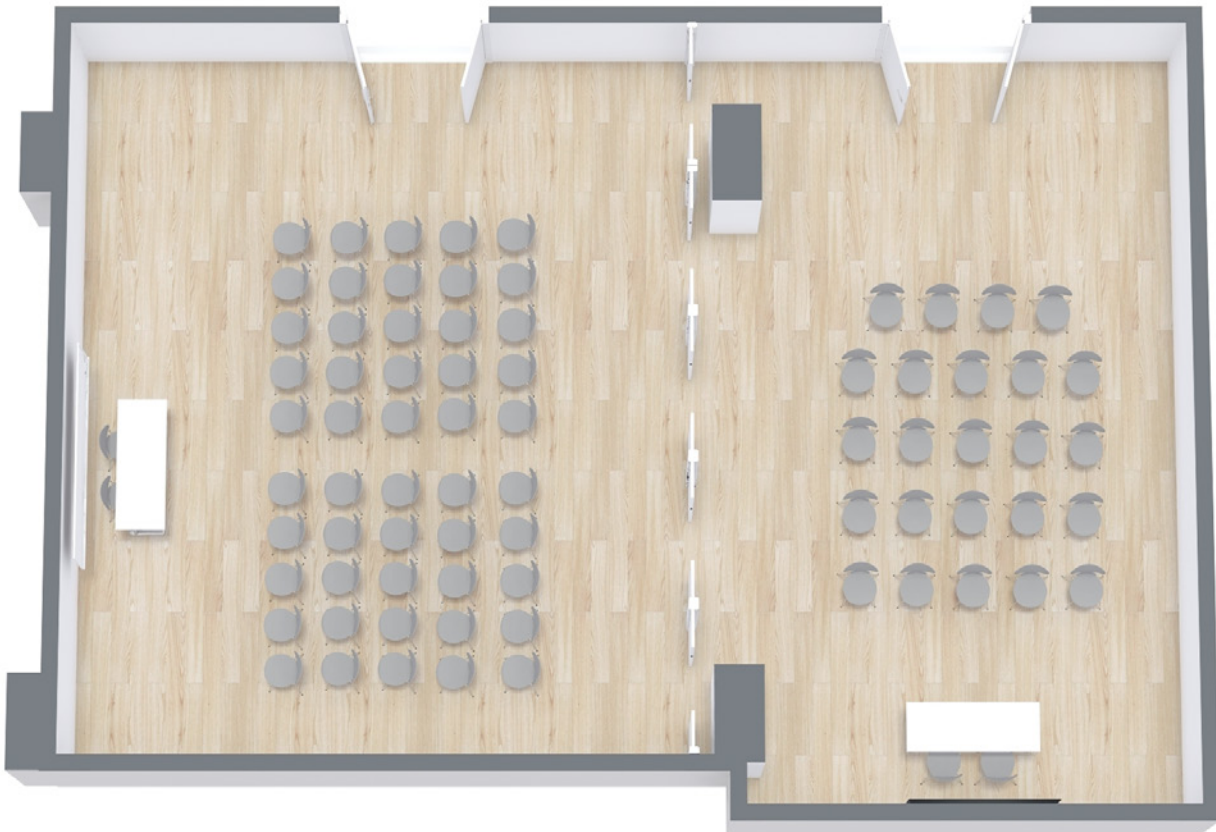

Sunprime C-Lounge

Conference room B50

Conference room A24

Conference room B50

- AREA: 59 m²
- A/C: Yes
- HEATING: Yes
- WINDOWS: Yes
- HEIGHT: 2,5 m
- CAPACITY THEATRE: 50
- CAPACITY U-SEATING: 30
- SLIDING WALLS: Yes
- BLACKOUT CURTAINS: No

Equipment

- INTERNET: Yes
- TELEPHONE: Yes
- WHITEBOARD: Yes
- FLIPCHART: Yes
- OVERHEAD SCREEN: Yes
- SCREEN: Yes
- LOUD SPEAKERS: Yes
- BARCOVISION: Yes

Conference room A24

- AREA: 42 m²
- A/C: Yes
- HEATING: Yes
- WINDOWS: Yes
- HEIGHT: 2,5 m
- CAPACITY THEATRE: 24
- CAPACITY U-SEATING: 14
- SLIDING WALLS: Yes
- BLACKOUT CURTAINS: No

Equipment

- INTERNET: Yes
- TELEPHONE: Yes
- WHITEBOARD: Yes
- FLIPCHART: Yes
- OVERHEAD SCREEN: Yes
- SCREEN: Yes
- LOUD SPEAKERS: Yes
- BARCOVISION: Yes

Conference room B50+A24

- AREA: 102 m²
- A/C: Yes
- HEATING: Yes
- WINDOWS: Yes
- HEIGHT: 2,5 m
- CAPACITY THEATRE: 74
- CAPACITY U-SEATING: 40
- SLIDING WALLS: Yes
- BLACKOUT CURTAINS: No

WINDOWS: No

HEIGHT: 2,9 m

CAPACITY THEATRE: 70

CAPACITY U-SEATING: 32

SLIDING WALLS: No

BLACKOUT CURTAINS: No

Equipment

INTERNET: Yes