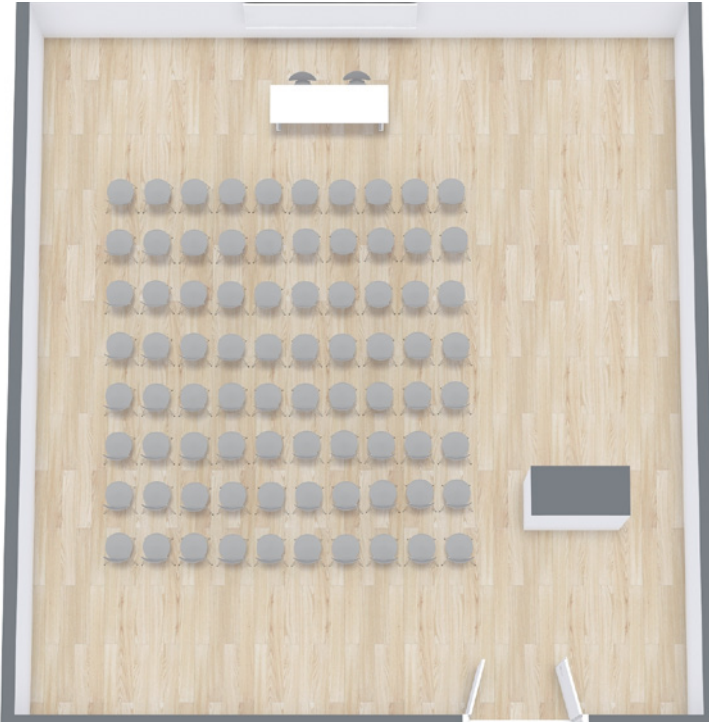

Sunprime C-Lounge

Conference room B50

Conference room A24

Conference room B50

- AREA: 59 m²
- A/C: Yes
- HEATING: Yes
- WINDOWS: Yes
- HEIGHT: 2,5 m
- CAPACITY THEATRE: 50
- CAPACITY U-SEATING: 30
- SLIDING WALLS: Yes
- BLACKOUT CURTAINS: No

Equipment

- INTERNET: Yes
- TELEPHONE: Yes
- WHITEBOARD: Yes
- FLIPCHART: Yes
- OVERHEAD SCREEN: Yes
- SCREEN: Yes
- LOUD SPEAKERS: Yes
- BARCOVISION: Yes

Conference room A24

- AREA: 42 m²
- A/C: Yes
- HEATING: Yes
- WINDOWS: Yes
- HEIGHT: 2,5 m
- CAPACITY THEATRE: 24
- CAPACITY U-SEATING: 14
- SLIDING WALLS: Yes
- BLACKOUT CURTAINS: No

Equipment

- INTERNET: Yes
- TELEPHONE: Yes
- WHITEBOARD: Yes
- FLIPCHART: Yes
- OVERHEAD SCREEN: Yes
- SCREEN: Yes
- LOUD SPEAKERS: Yes
- BARCOVISION: Yes

Conference room B50+A24

- AREA: 102 m²
- A/C: Yes
- HEATING: Yes
- WINDOWS: Yes
- HEIGHT: 2,5 m
- CAPACITY THEATRE: 74
- CAPACITY U-SEATING: 40
- SLIDING WALLS: Yes
- BLACKOUT CURTAINS: No

Equipment

- INTERNET: Yes
- TELEPHONE: Yes
- WHITEBOARD: Yes
- FLIPCHART: Yes
- OVERHEAD SCREEN: Yes
- SCREEN: Yes
- LOUD SPEAKERS: Yes
- BARCOVISION: Yes

Conference room C70

AREA: 78,5 m²

A/C: Yes

HEATING: Yes